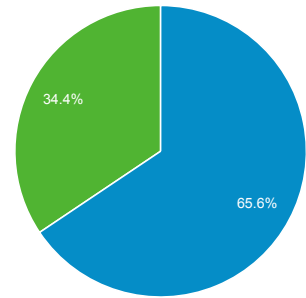

Visits
297,147

Unique Visitors
133,105

Pageviews
1,784,312

Pages / Visit
6.00

Avg. Visit Duration
00:05:41

Bounce Rate
46.96%

% New Visits
34.36%

■ Returning Visitor ■ New Visitor