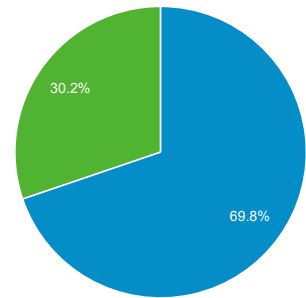

http://motoride.sk - http://motoride.sk
motoride.sk

Jun 1, 2013 - Jun 30, 2013

Audience Overview

● % of visits: 100.00%

Overview

158,913 people visited this site

■ Returning Visitor ■ New Visitor

Visits	379,295
Pageviews	2,408,095
Avg. Visit Duration	00:06:25
% New Visits	30.17%

Unique Visitors	158,913
Pages / Visit	6.35
Bounce Rate	43.29%

Language	Visits	% Visits
1. sk	228,058	60.13%
2. sk-sk	45,705	12.05%
3. cs	38,441	10.13%
4. en-us	35,480	9.35%
5. en	15,391	4.06%
6. cs-cz	5,648	1.49%
7. en-gb	2,011	0.53%
8. hu	1,614	0.43%
9. hu-hu	1,604	0.42%
10. de	1,027	0.27%